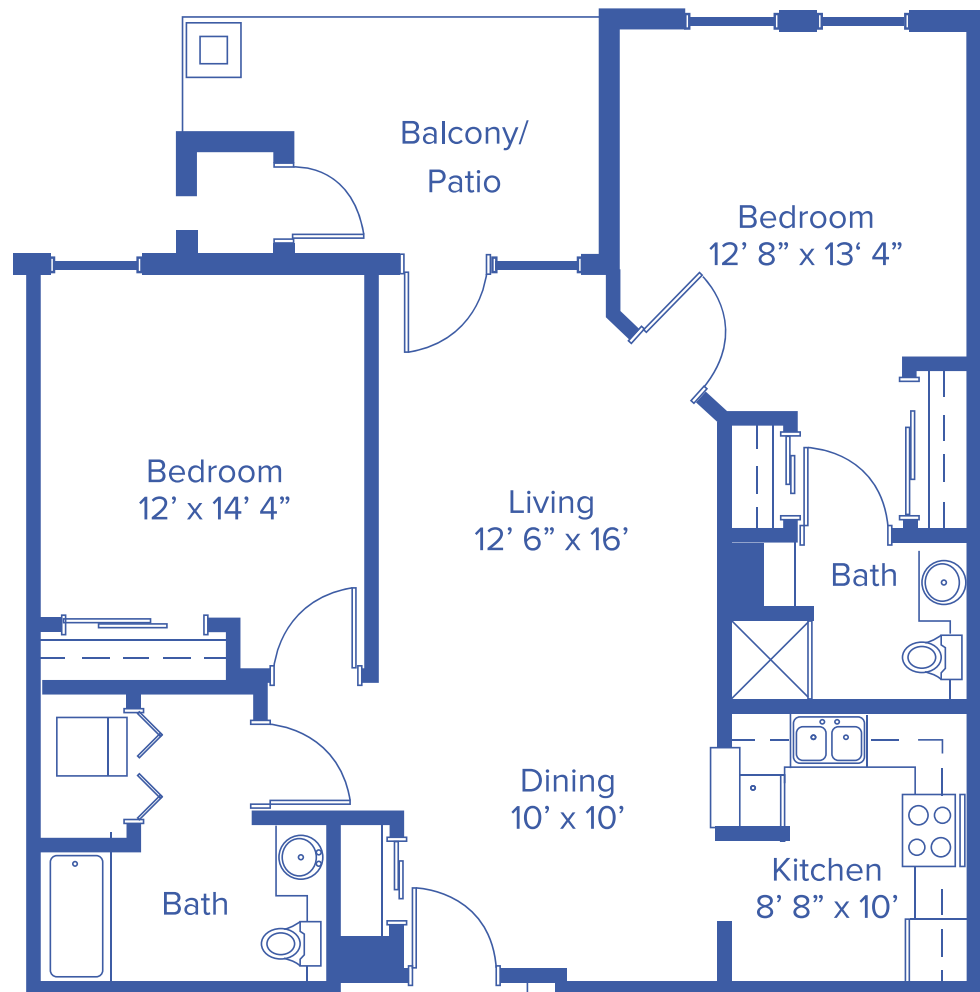

# THE CLAIRBORNE

2-BEDROOM DELUXE / 1,040 SQUARE FEET

Floor plans may vary slightly and are not to scale.

17500 W 119TH ST, OLATHE, KS • [WWW.ABERDEENVILLAGE.COM](http://WWW.ABERDEENVILLAGE.COM)