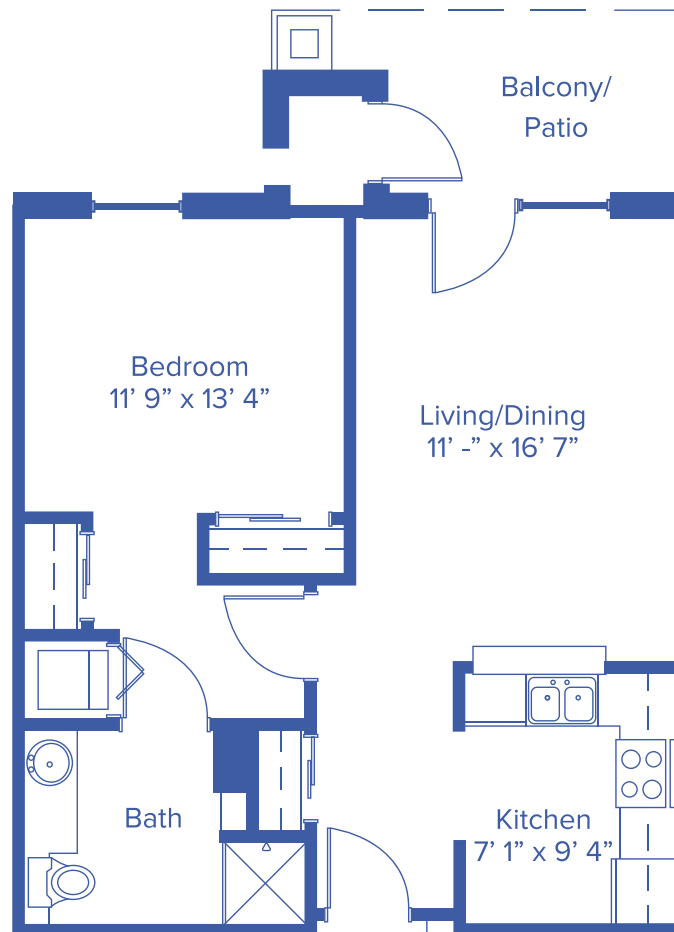

THE ENSOR

1-BEDROOM TRADITIONAL / 650 SQUARE FEET

Floor plans may vary slightly and are not to scale.

17500 W 119TH ST, OLATHE, KS • WWW.ABERDEENVILLAGE.COM