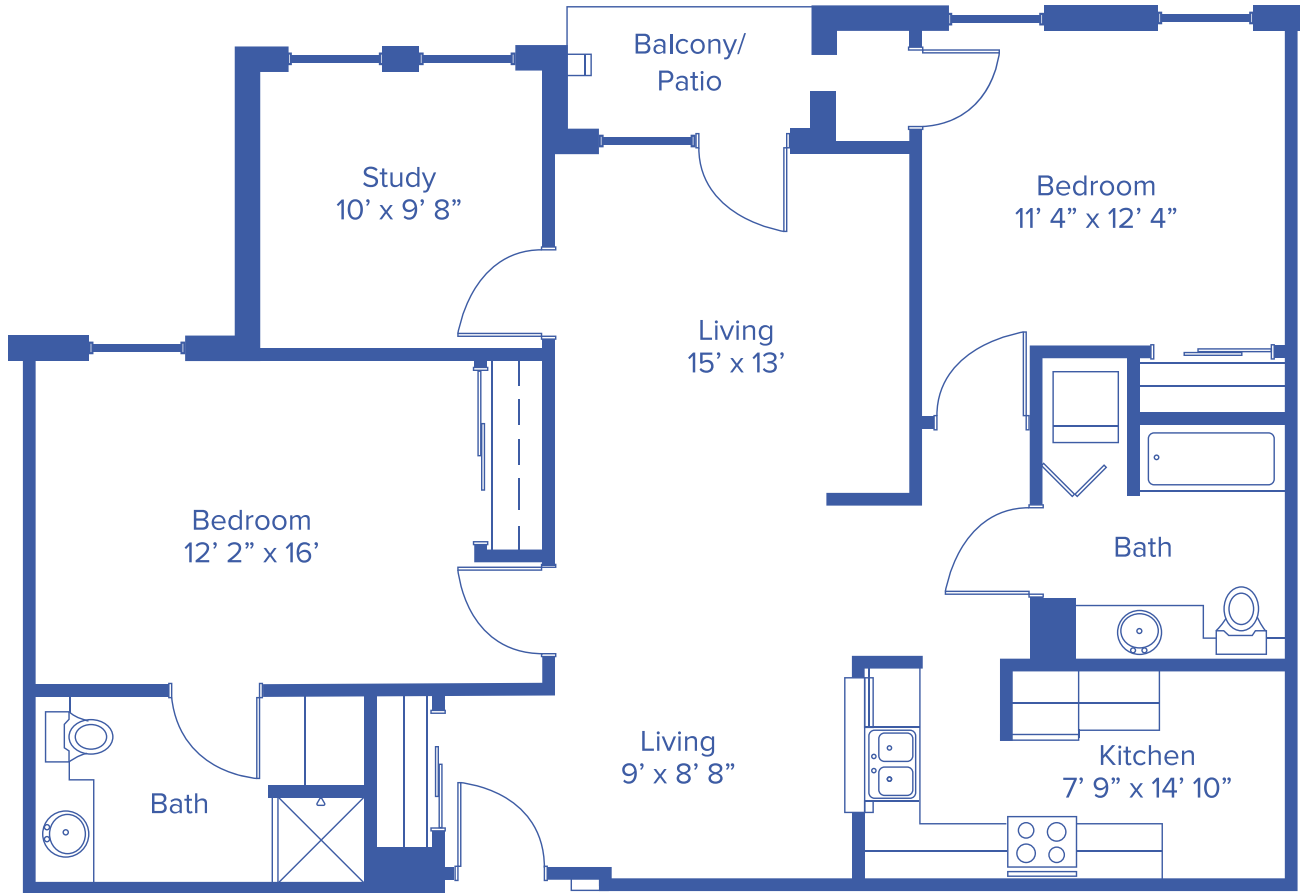

# THE HYCREST

2-BEDROOM GRAND / 1,215 SQUARE FEET

Floor plans may vary slightly and are not to scale.

17500 W 119TH ST, OLATHE, KS • [WWW.ABERDEENVILLAGE.COM](http://WWW.ABERDEENVILLAGE.COM)