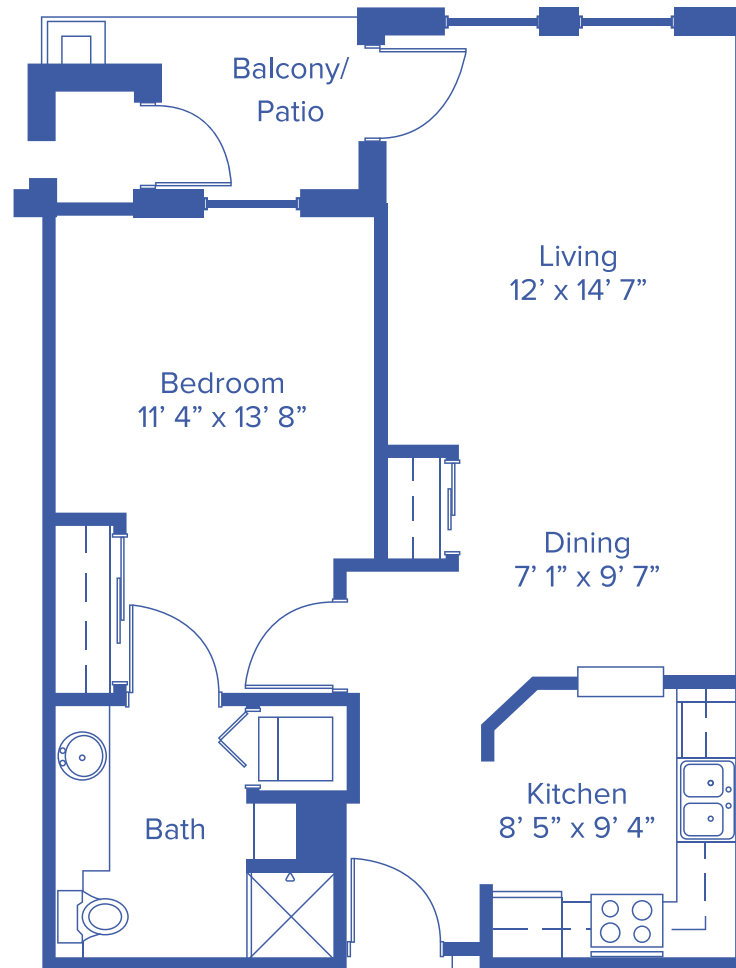

THE PARKER

1-BEDROOM DELUXE / 715 SQUARE FEET

Floor plans may vary slightly and are not to scale.

17500 W 119TH ST, OLATHE, KS • WWW.ABERDEENVILLAGE.COM