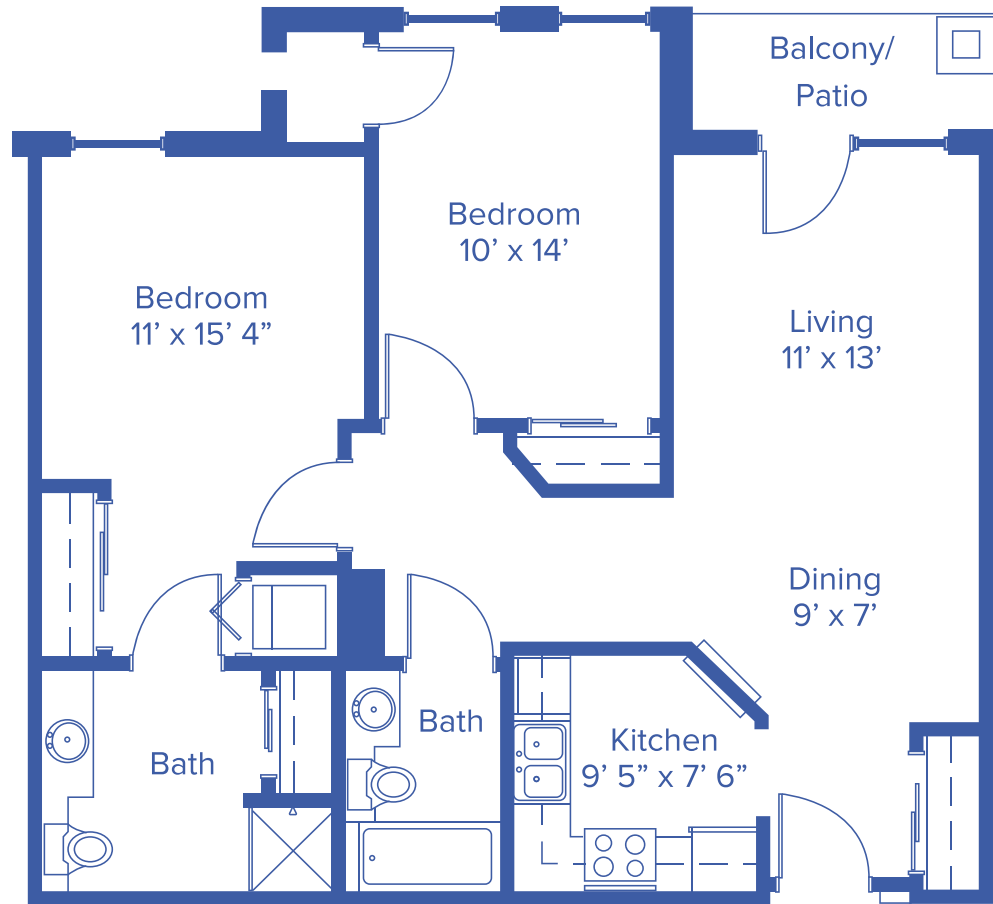

THE SHERIDAN

2-BEDROOM TRADITIONAL / 930 SQUARE FEET

Floor plans may vary slightly and are not to scale.

17500 W 119TH ST, OLATHE, KS • WWW.ABERDEENVILLAGE.COM