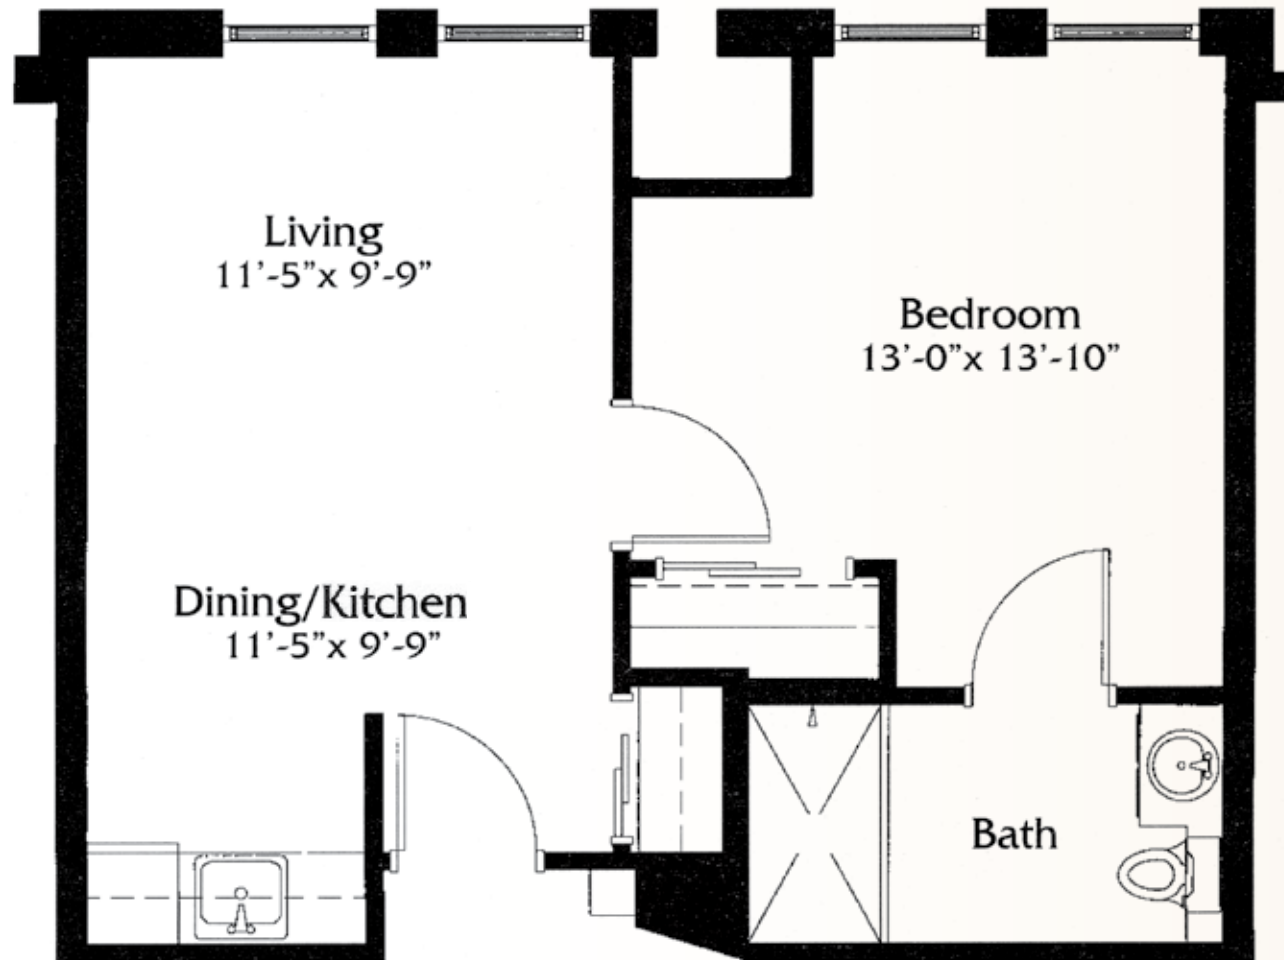

Assisted Living One-Bedroom | 440 sq. ft.

Actual dimensions may vary slightly.