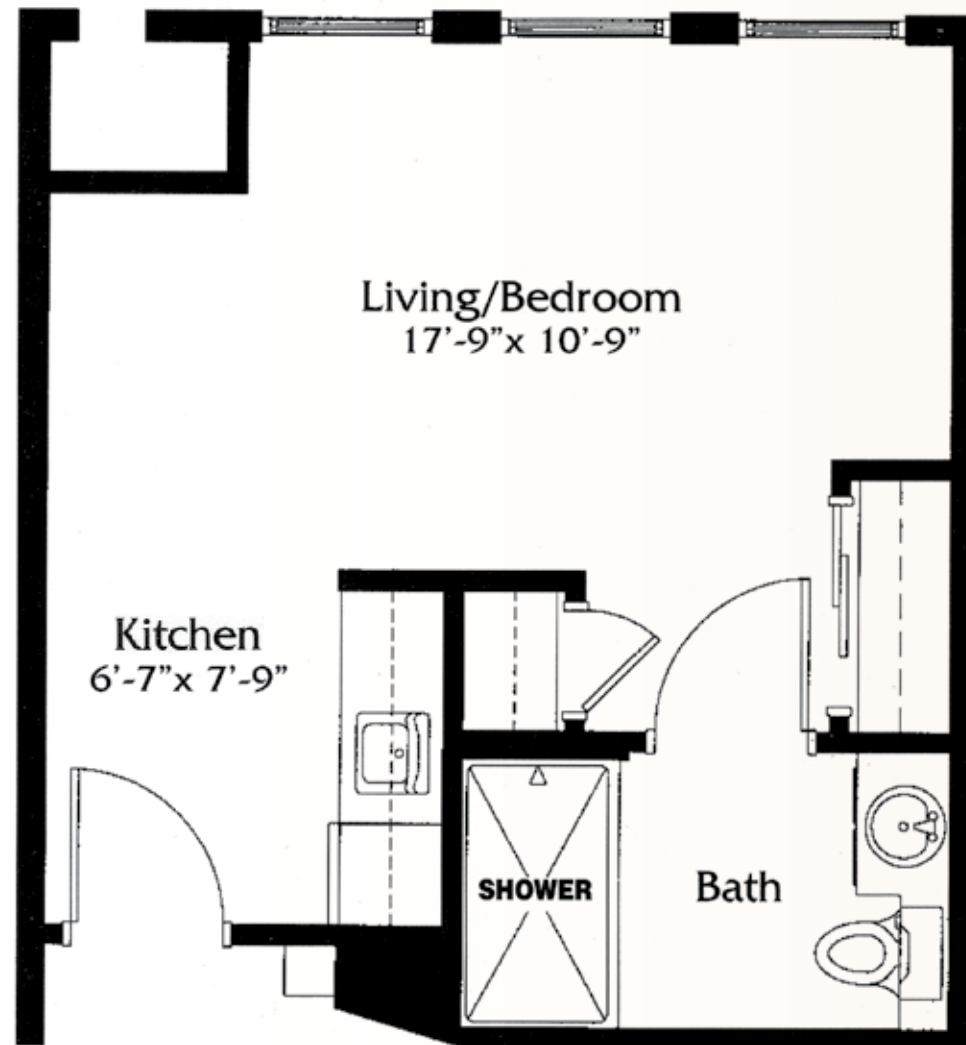

Assisted Living Alcove | 227 sq. ft.

Actual dimensions may vary slightly.